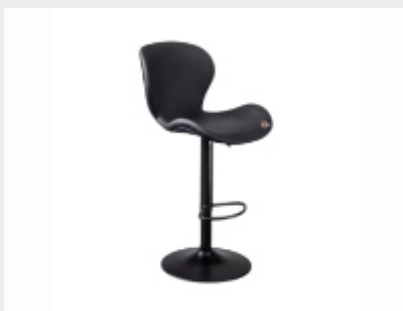

Velvet with Iron Legs

1-2 Days: \$42
3-4 Days: \$48
5-6 Days: \$52.5

Bar Stools

Ona Bar Stool (Black)

(W)390mm x (D)390mm x (H)920mm
Velvet with Iron Legs

1-2 Days: \$28
3-4 Days: \$32
5-6 Days: \$35

Ona Bar Stool (White)

(W)390mm x (D)390mm x (H)920mm
Velvet with Iron Legs

1-2 Days: \$28
3-4 Days: \$32
5-6 Days: \$35

Panelia Cushion Bar Chair (Beige)

(W)570mm x (D)510mm x (H)1030mm
Velvet with Iron Legs

1-2 Days: \$42
3-4 Days: \$48
5-6 Days: \$52.5

Panelia Cushion Bar Chair (Emerald)

(W)570mm x (D)510mm x (H)1030mm
Velvet with Iron Legs

1-2 Days: \$42
3-4 Days: \$48
5-6 Days: \$52.5

Solsa Bar Chair (Black)

(W)480mm x (D)400mm x (H)930mm
Seat Height - 580mm to 780mm (Maximum)
PU Leather with Metal Base