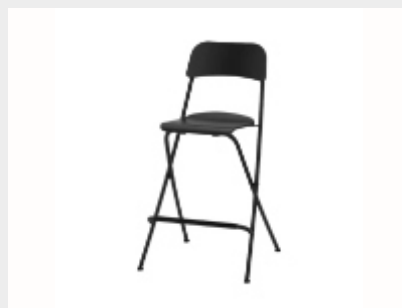

Foldable High Chair (Black)

(W)500mm x (D)440mm x (H)1030mm
MDF Wood Construction

1-2 Days: $20
3-4 Days: $23
5-6 Days: $25