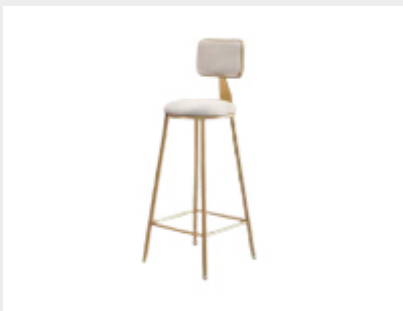

Lyon Cushion Bar Stool (White)

(W)390mm x (D)390mm x (H)1050mm

Velvet with Iron Legs

1-2 Days: $22
3-4 Days: $25
5-6 Days: $28