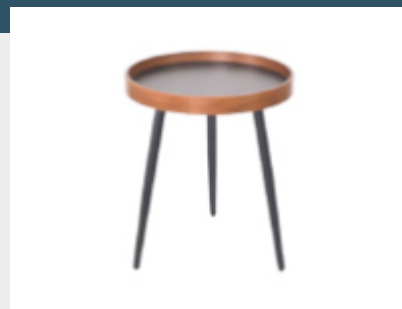

1-2 Days: \$45

3-4 Days: \$52

5-6 Days: \$56

Coffee Tables

Amaro Coffee Table (Black)

(W)600m x (D)600mm x (H)450mm

Black Tempered Glass Finish Top & Chrome Steel Frame

1-2 Days: \$32
3-4 Days: \$36.5
5-6 Days: \$40

Cecina Coffee Table

(W)600mm x (D)600mm x (H)450mm

MDF Table Top with Glossy Finish and Black Steel Frame

1-2 Days: \$32
3-4 Days: \$36.5
5-6 Days: \$40

Derry Coffee Table (Black)

(W)380mm x (D)380mm x (H)440mm