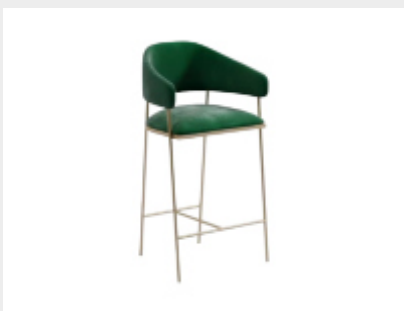

Velvet with Iron Legs

1-2 Days: \$42
3-4 Days: \$48
5-6 Days: \$52.5

Bar Stools

Ona Bar Stool (Black)

(W)390mm x (D)390mm x (H)920mm
Velvet with Iron Legs

1-2 Days: \$28
3-4 Days: \$32
5-6 Days: \$35

Ona Bar Stool (White)

(W)390mm x (D)390mm x (H)920mm
Velvet with Iron Legs

1-2 Days: \$28
3-4 Days: \$32
5-6 Days: \$35

Panelia Cushion Bar Chair (Beige)

(W)570mm x (D)510mm x (H)1030mm
Velvet with Iron Legs

1-2 Days: \$42
3-4 Days: \$48
5-6 Days: \$52.5

Panelia Cushion Bar Chair (Emerald)

(W)570mm x (D)510mm x (H)1030mm
Velvet with Iron Legs

1-2 Days: \$42
3-4 Days: \$48
5-6 Days: \$52.5

Solsa Bar Chair (Black)

(W)480mm x (D)400mm x (H)930mm
Seat Height - 580mm to 780mm (Maximum)
PU Leather with Metal Base