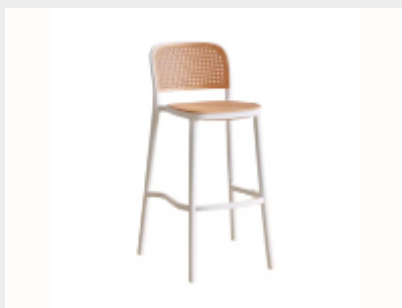

Flon Bar Stool

(W)410mm x (D)470mm x (H)1030mm
Polypropylene (PP) Construction

1-2 Days: $30
3-4 Days: $34.5
5-6 Days: $37.5