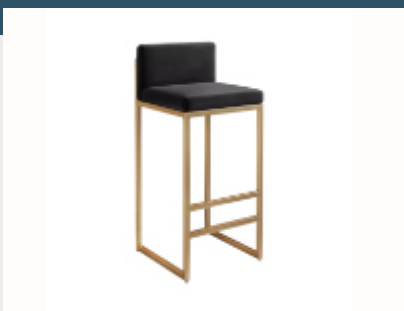

Velvet with Iron Legs

1-2 Days: \$42
3-4 Days: \$48
5-6 Days: \$52.5

Bar Stools

Ona Bar Stool (Black)

(W)390mm x (D)390mm x (H)920mm
Velvet with Iron Legs

1-2 Days: \$28
3-4 Days: \$32
5-6 Days: \$35

Ona Bar Stool (White)