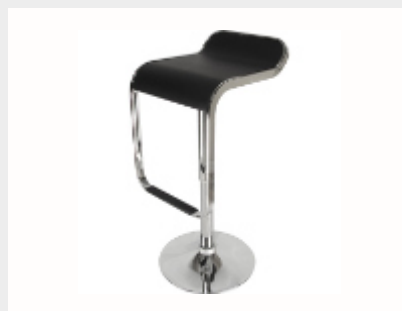

Lem Bar Stool (White)

(W)385mm x (D)455mm

Height : 660 to 880mm

Material: Synthetic Leather & Chrome Steel

Colour: White

1-2 Days: \$15
3-4 Days: \$17
5-6 Days: \$19

Lem Bar Stool (Black)

(W)385mm x (D)455mm

Height : 660 to 880mm

Material: Synthetic Leather & Chrome Steel

Colour: Black

1-2 Days: \$15
3-4 Days: \$17
5-6 Days: \$19

Bar Stools

Alsen Bar Stool

(W)400mm x (D)400mm x (H)750mm

Wooden Frame