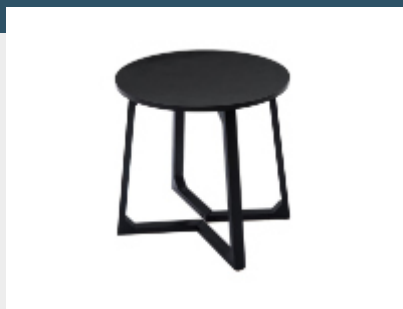

1-2 Days: \$45

3-4 Days: \$52

5-6 Days: \$56

Coffee Tables

Amaro Coffee Table (Black)

(W)600m x (D)600mm x (H)450mm

Black Tempered Glass Finish Top & Chrome Steel Frame

1-2 Days: \$32
3-4 Days: \$36.5
5-6 Days: \$40