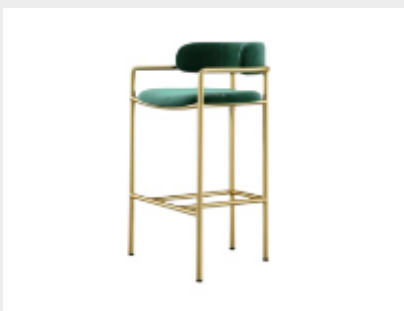

(W)440mm x (D)470mm x (H)1010mm
PU Leather and Polypropylene (PP)

1-2 Days: \$28
3-4 Days: \$32
5-6 Days: \$35

Helena Bar Chair (White)

(W)440mm x (D)470mm x (H)1010mm
PU Leather and Polypropylene (PP)

1-2 Days: \$28
3-4 Days: \$32
5-6 Days: \$35