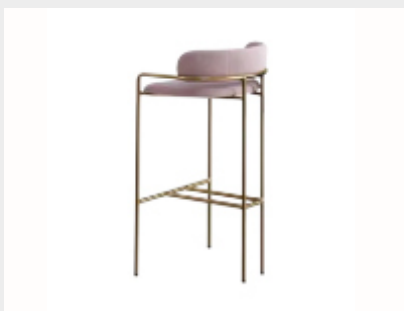

Jen Bar Chair (Pink)

(W)520mm x (D)440mm x (H)940mm
Velvet with Iron Legs

1-2 Days: $38
3-4 Days: $44
5-6 Days: $47.5