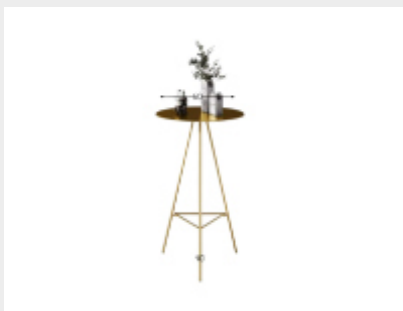

(W)600mm x (D)600mm x (H)1050mm

MDF Top with Iron Legs

1-2 Days: \$45
3-4 Days: \$52
5-6 Days: \$56

Tripod Bar Table (Black)

(W)600mm x (D)600mm x (H)1050mm

Metal Construction

1-2 Days: \$36
3-4 Days: \$41
5-6 Days: \$45