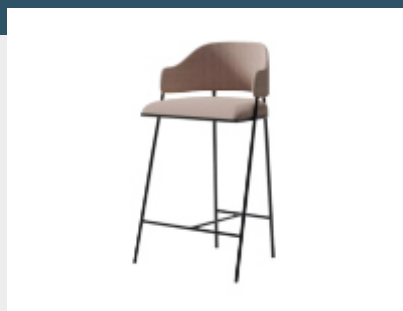

Panelia Cushion Bar Chair (Beige)

(W)570mm x (D)510mm x (H)1030mm
Velvet with Iron Legs

1-2 Days: $42
3-4 Days: $48
5-6 Days: $52.5